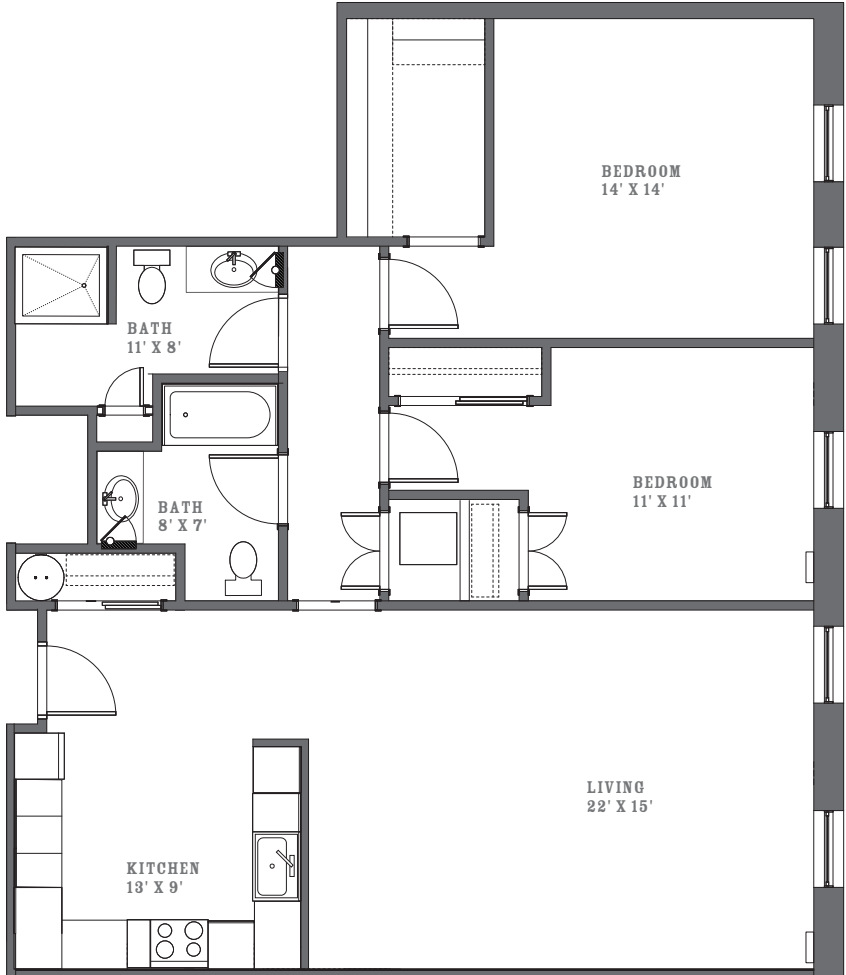

PLAN

U

2 BED  
2 BATH

1,288 SQ.

Unit 511

PRICING:

UNIT / FLOOR:

170 S. 2ND STREET, MILWAUKEE, WI 53202  
414-831-8800 | [CREAMCITYLOFTS.COM](http://CREAMCITYLOFTS.COM)  
[LEASING@CREAMCITYLOFTS.COM](mailto:LEASING@CREAMCITYLOFTS.COM)

Specifications, equipment, dimensions and prices are subject to change without notice. Dimensions and square footages shown are approximate.