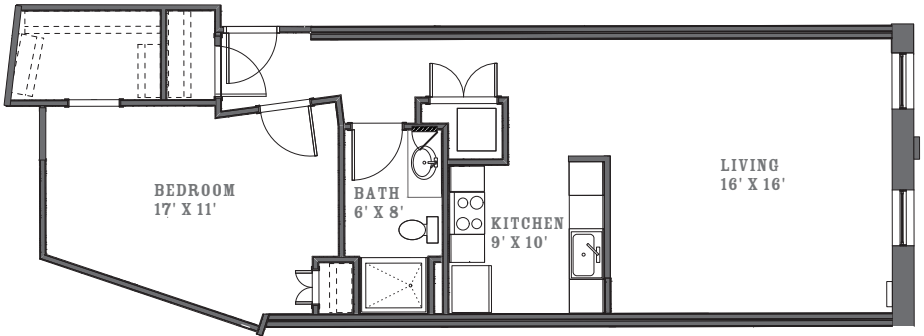

PLAN

T

1 BED
1 BATH

865 SQ.

Unit 510

PRICING:

UNIT / FLOOR:

170 S. 2ND STREET, MILWAUKEE, WI 53202
414-831-8800 | CREAMCITYLOFTS.COM
LEASING@CREAMCITYLOFTS.COM

Specifications, equipment, dimensions and prices are subject to change without notice. Dimensions and square footages shown are approximate.