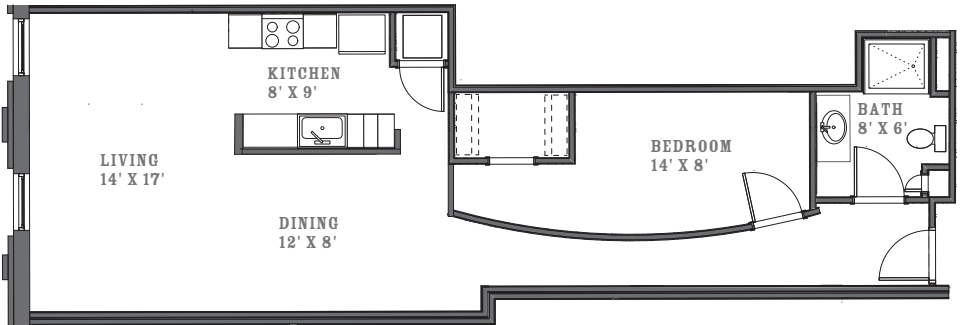

PLAN

S

1 BED  
1 BATH

818 SQ.

Unit 502

PRICING:

UNIT / FLOOR:

170 S. 2ND STREET, MILWAUKEE, WI 53202  
414-831-8800 | [CREAMCITYLOFTS.COM](http://CREAMCITYLOFTS.COM)  
[LEASING@CREAMCITYLOFTS.COM](mailto:LEASING@CREAMCITYLOFTS.COM)

Specifications, equipment, dimensions and prices are subject to change without notice. Dimensions and square footages shown are approximate.