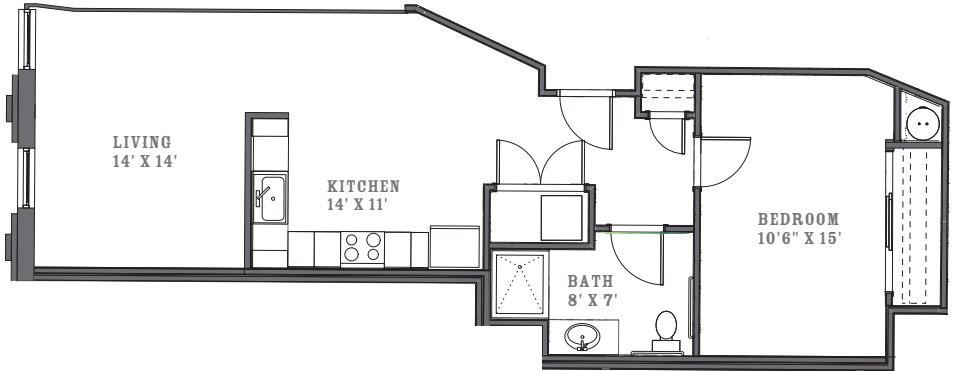

PLAN

R

1 BED
1 BATH

796 SQ.

Unit 501

PRICING:

UNIT / FLOOR:

170 S. 2ND STREET, MILWAUKEE, WI 53202
414-831-8800 | CREAMCITYLOFTS.COM
LEASING@CREAMCITYLOFTS.COM

Specifications, equipment, dimensions and prices are subject to change without notice. Dimensions and square footages shown are approximate.