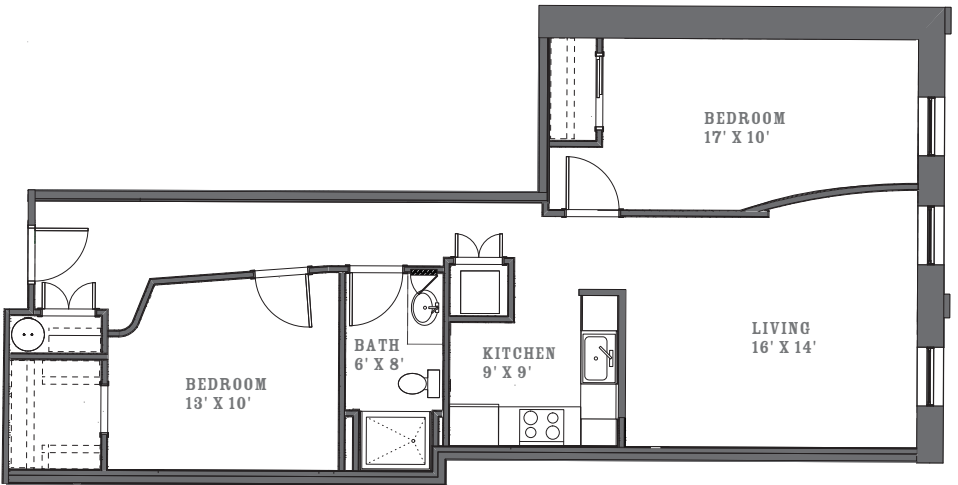

PLAN

Q

2 BED
1 BATH

958 SQ

Unit 312, 412

PRICING:

UNIT / FLOOR:

170 S. 2ND STREET, MILWAUKEE, WI 53202
414-831-8800 | CREAMCITYLOFTS.COM
LEASING@CREAMCITYLOFTS.COM

Specifications, equipment, dimensions and prices are subject to change without notice. Dimensions and square footages shown are approximate.