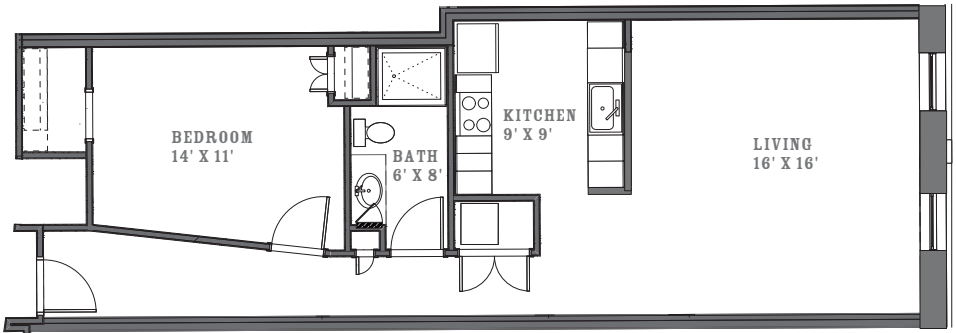

PLAN

P

1 BED
1 BATH

826 SQ.

Unit 311, 411

PRICING:

UNIT / FLOOR:

170 S. 2ND STREET, MILWAUKEE, WI 53202
414-831-8800 | CREAMCITYLOFTS.COM
LEASING@CREAMCITYLOFTS.COM

Specifications, equipment, dimensions and prices are subject to change without notice. Dimensions and square footages shown are approximate.