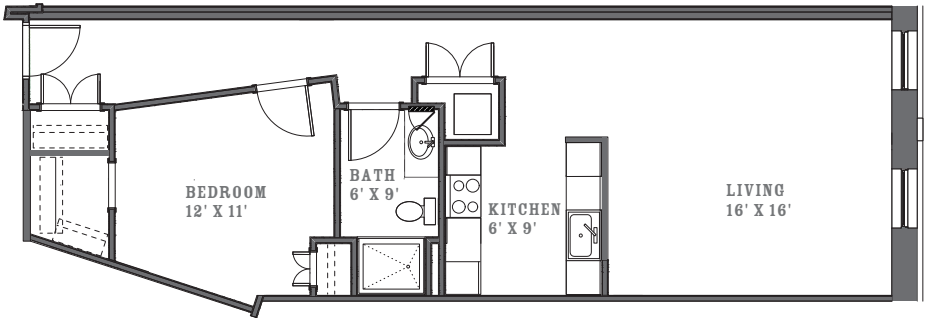

PLAN

0

1 BED
1 BATH

830 SQ.

Unit 310, 410

PRICING:

UNIT / FLOOR:

170 S. 2ND STREET, MILWAUKEE, WI 53202
414-831-8800 | CREAMCITYLOFTS.COM
LEASING@CREAMCITYLOFTS.COM

Specifications, equipment, dimensions and prices are subject to change without notice. Dimensions and square footages shown are approximate.