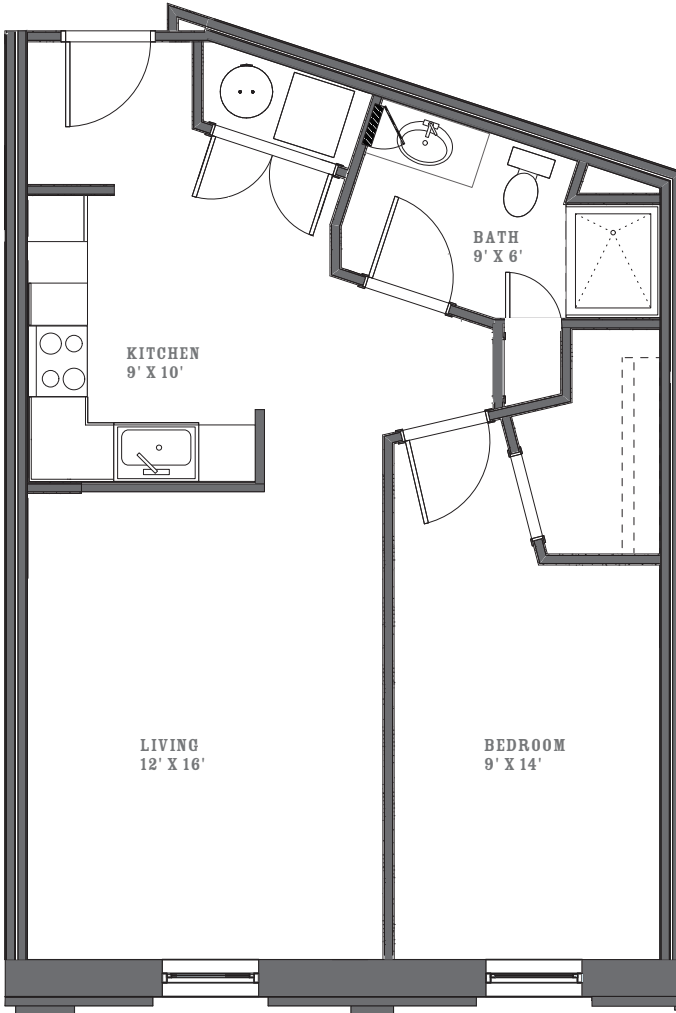

PLAN

M

1 BED
1 BATH

685 SQ.

Unit 308, 408, 508

PRICING:

UNIT / FLOOR:

170 S. 2ND STREET, MILWAUKEE, WI 53202
414-831-8800 | CREAMCITYLOFTS.COM
LEASING@CREAMCITYLOFTS.COM

Specifications, equipment, dimensions and prices are subject to change without notice. Dimensions and square footages shown are approximate.