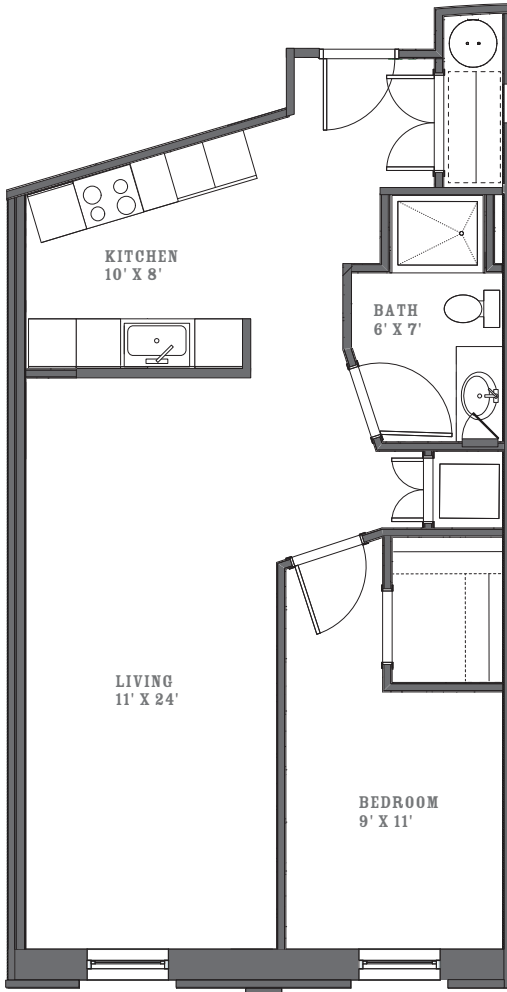

PLAN

K

1 BED  
1 BATH

730 SQ.

Unit 306, 406, 506

PRICING:

UNIT / FLOOR:

170 S. 2ND STREET, MILWAUKEE, WI 53202  
414-831-8800 | [CREAMCITYLOFTS.COM](http://CREAMCITYLOFTS.COM)  
[LEASING@CREAMCITYLOFTS.COM](mailto:LEASING@CREAMCITYLOFTS.COM)

Specifications, equipment, dimensions and prices are subject to change without notice. Dimensions and square footages shown are approximate.