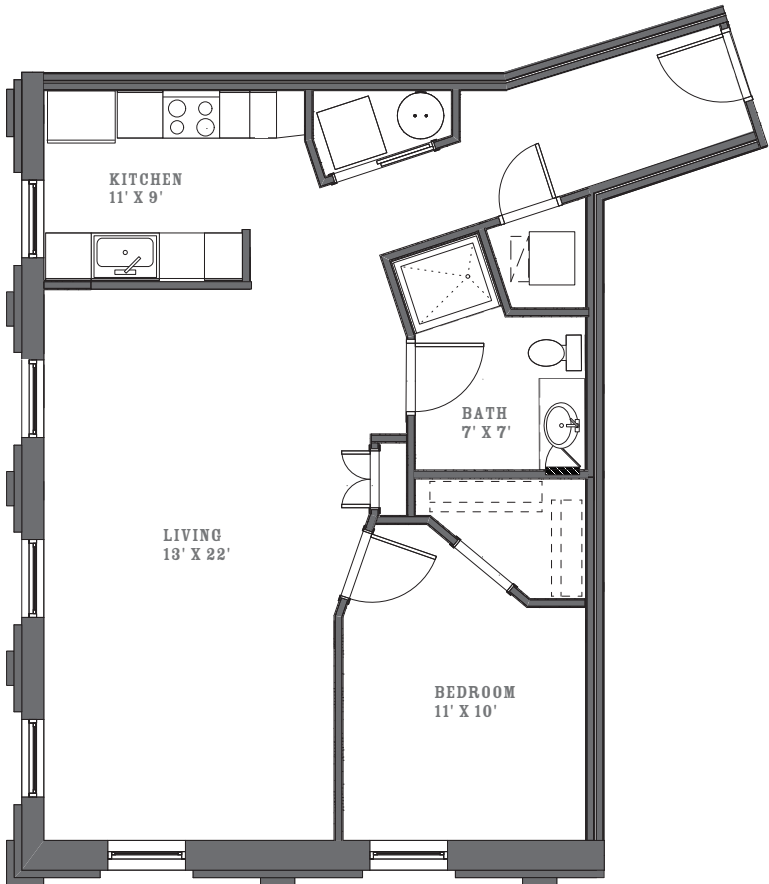

PLAN

I

1 BED
1 BATH

820 SQ.

Unit 304, 404, 504

PRICING:

UNIT / FLOOR:

170 S. 2ND STREET, MILWAUKEE, WI 53202
414-831-8800 | CREAMCITYLOFTS.COM
LEASING@CREAMCITYLOFTS.COM

Specifications, equipment, dimensions and prices are subject to change without notice. Dimensions and square footages shown are approximate.