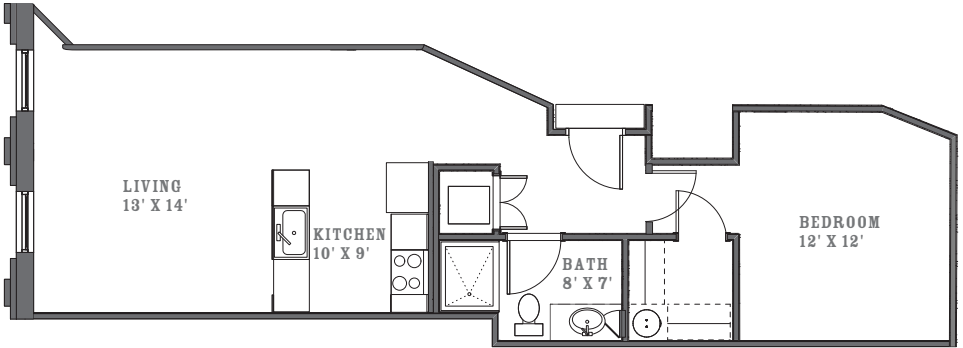

PLAN

F

1 BED
1 BATH

695 SQ.

Unit 301, 401

PRICING:

UNIT / FLOOR:

170 S. 2ND STREET, MILWAUKEE, WI 53202
414-831-8800 | CREAMCITYLOFTS.COM
LEASING@CREAMCITYLOFTS.COM

Specifications, equipment, dimensions and prices are subject to change without notice. Dimensions and square footages shown are approximate.