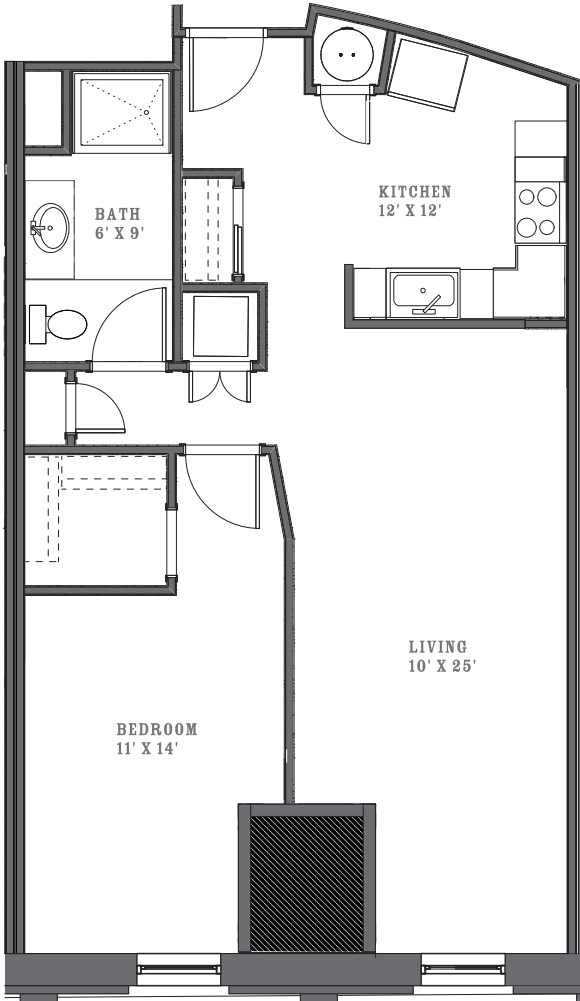

PLAN

L

1 BED  
1 BATH

811 SQ.

Unit 307, 407, 507

PRICING:

UNIT / FLOOR:

170 S. 2ND STREET, MILWAUKEE, WI 53202  
414-831-8800 | [CREAMCITYLOFTS.COM](http://CREAMCITYLOFTS.COM)  
[LEASING@CREAMCITYLOFTS.COM](mailto:LEASING@CREAMCITYLOFTS.COM)

Specifications, equipment, dimensions and prices are subject to change without notice. Dimensions and square footages shown are approximate.