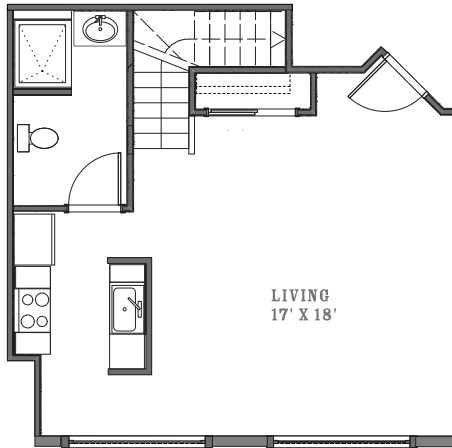

PLAN

A

2 BED
2 BATH

1,160 SQ

Unit 101

PRICING:

UNIT / FLOOR:

UPPER LEVEL

MAIN LEVEL

170 S. 2ND STREET, MILWAUKEE, WI 53202
414-831-8800 | CREAMCITYLOFTS.COM
LEASING@CREAMCITYLOFTS.COM

Specifications, equipment, dimensions and prices are subject to change without notice. Dimensions and square footages shown are approximate.