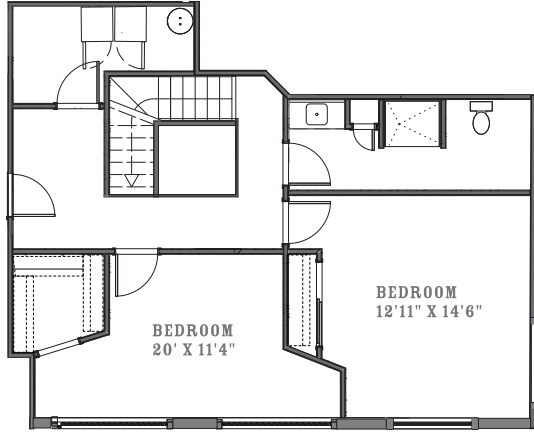

PLAN

A

2 BED
2 BATH

1,160 SQ

Unit 101

PRICING:

UNIT / FLOOR:

UPPER LEVEL

MAIN LEVEL

170 S. 2ND STREET, MILWAUKEE, WI 53202
414-831-8800 | CREAMCITYLOFTS.COM
LEASING@CREAMCITYLOFTS.COM

Specifications, equipment, dimensions and prices are subject to change without notice. Dimensions and square footages shown are approximate.